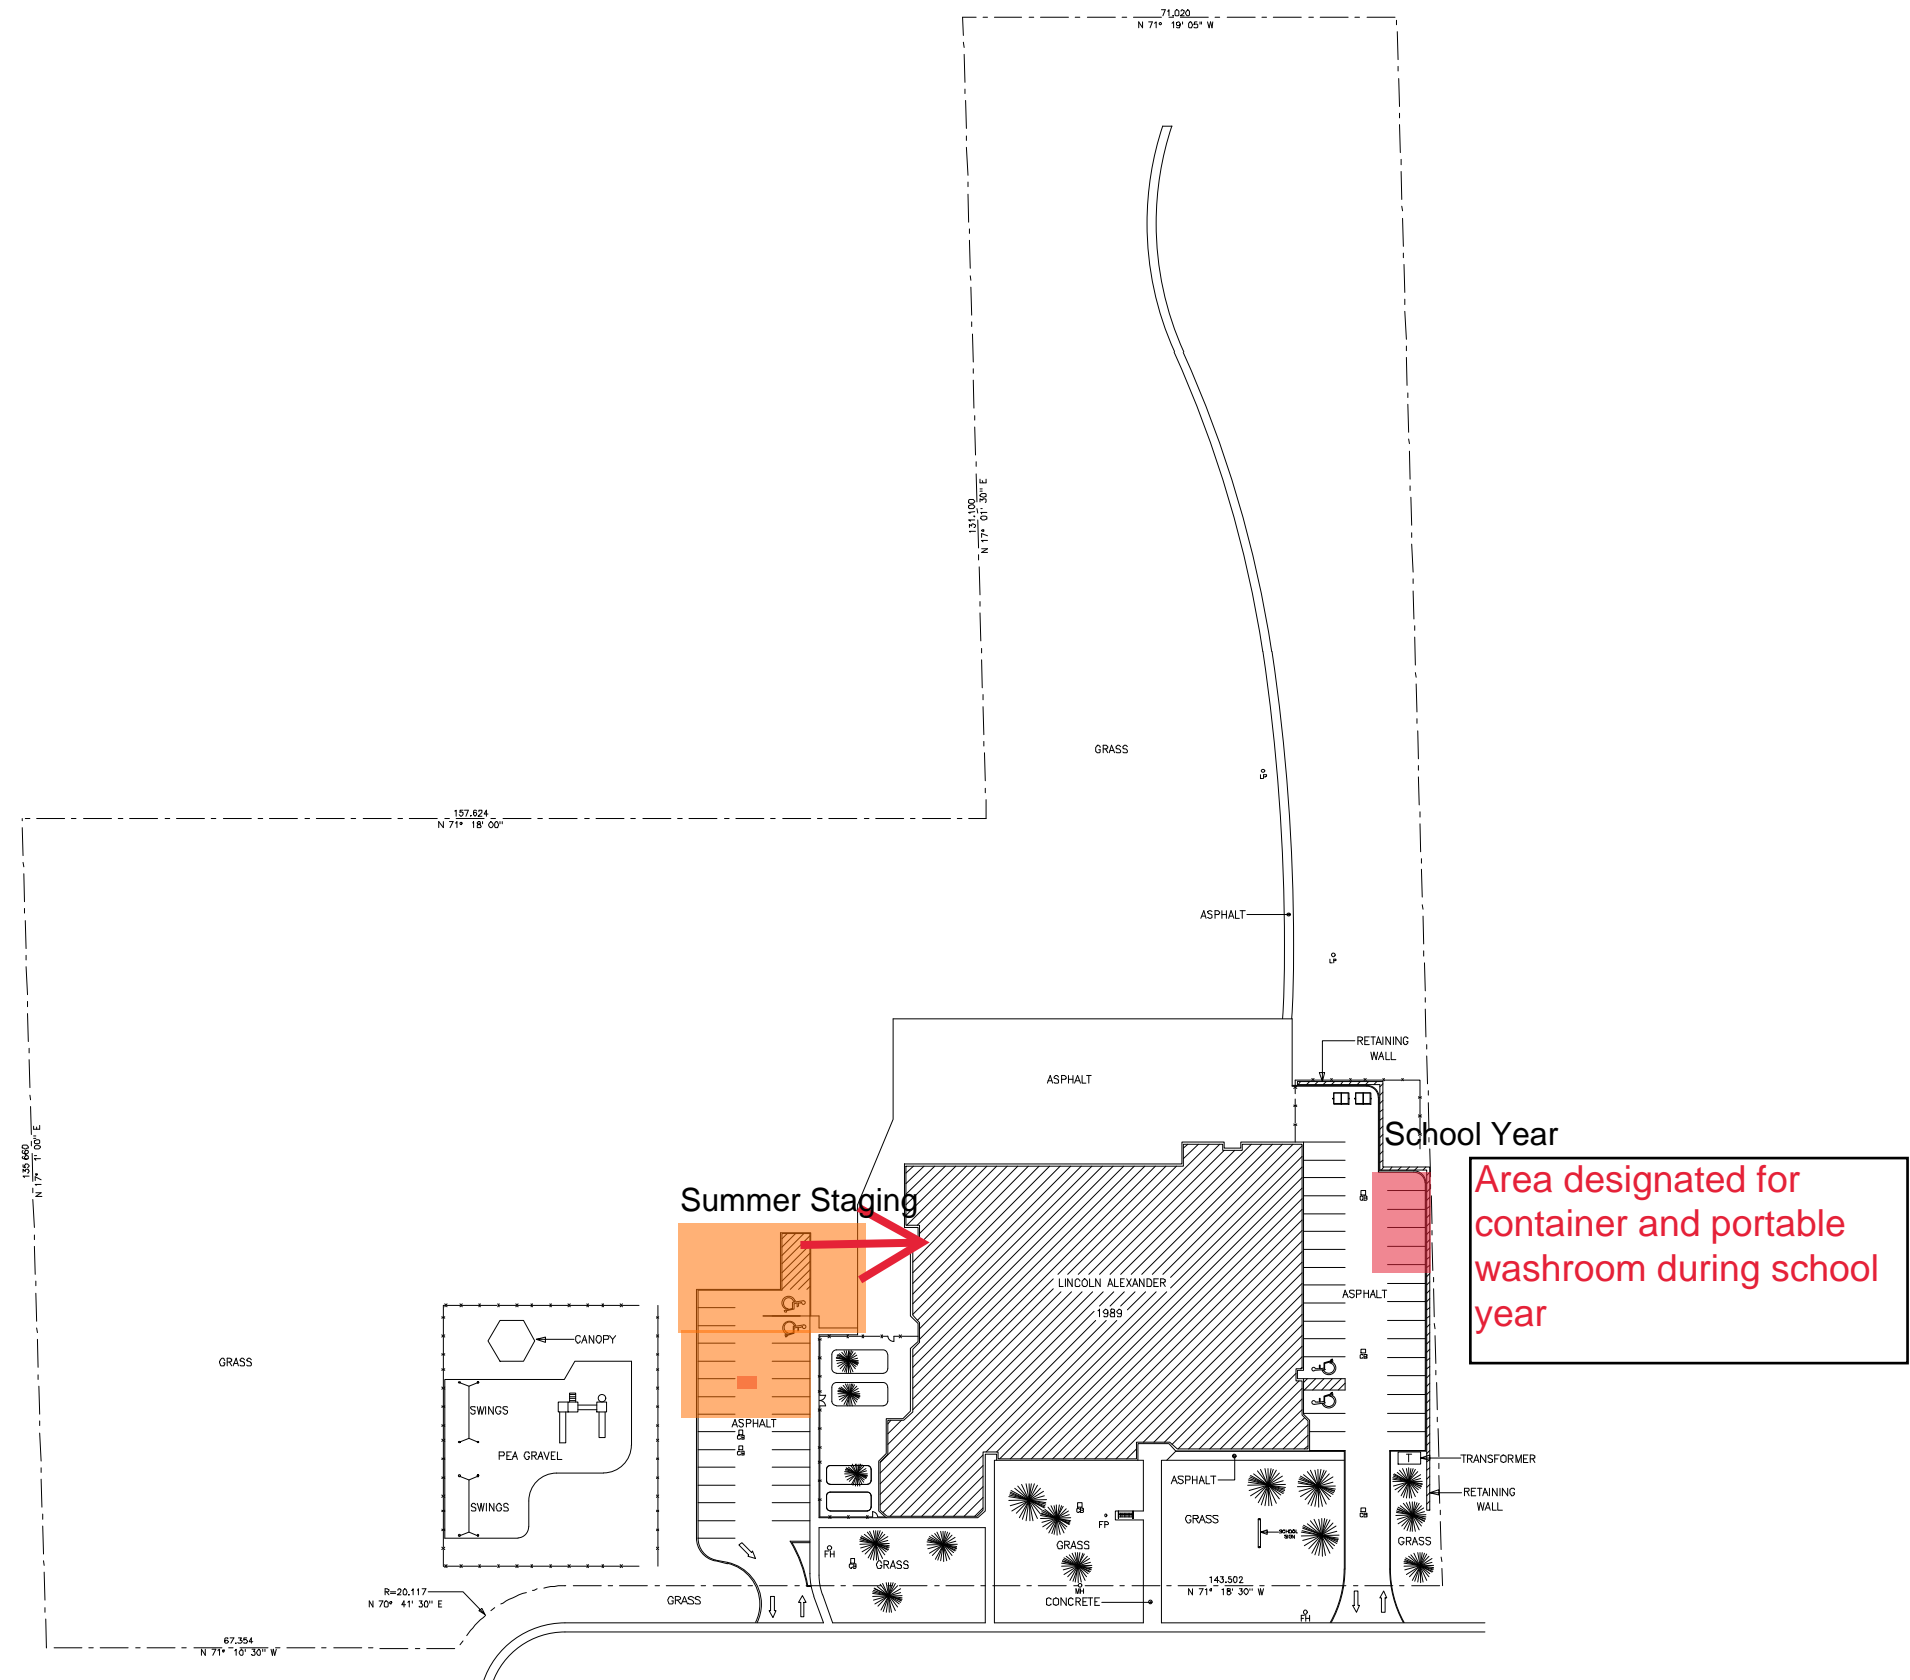

This is a daycare area open everyday and during the summer from 7am - 6pm. This must be weekend work.

These areas are staff and office areas. Work will start here.

LINCOLN ALEXANDER ELEMENTARY – HAMILTON, ON

HAMILTON – WENTWORTH DISTRICT SCHOOL BOARD

REV	DATE	DESCRIPTION	BY	CHKD

LINCOLN ALEXANDER PUBLIC SCHOOL

TITLE: FIRST FLOOR PLANS ARCHITECTURAL

SCALE	1/16" = 1'-0"	DRWN. DWS	DATE: JUN 2017	CHKD. DWS	DATE: JUN 17	APPRD. DWS	DATE: JUN 17
CONTRACT No.	010	DWG No.	A-F1	REV	00		

SITE LEGEND

-  TREE
-  OTHER EXISTING BUILDINGS
-  BASKETBALL NETS
-  MANHOLES (MH)

Area designated for
container and portable
washroom during school
year

Summer Staging

School Year

HWDSB DRAWING CONVERSION
PROCESS & AVAILABLE DATA

-  HWDSB SITE SURVEY
-  EXISTING AUTOCAD
-  BLUE PRINTS

HAMILTON – WENTWORTH
DISTRICT SCHOOL BOARD

REV	DATE	DESCRIPTION	BY	CHKD

LINCOLN ALEXANDER
ELEMENTARY SCHOOL

TITLE
SITE PLAN

SCALE: 1" = 50' 0"	DRAWN: DMS DATE: JUNE 2017	CHKD: DMS DATE: JUN 17	APP'D: DMS DATE: JUN 17
CONTRACT No. 010	DWG No. A-SP	REV	00